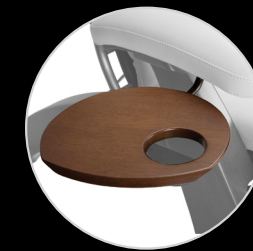

THE PERFECT HOME THEATER

Perfect Chairs in Walnut with matching accessories, paired with Supreme Upholstery Packages in Espresso

THE PERFECT ACCESSORIES

Searching for the ideal home office setup? Want to create the home theatre of your dreams? Our beautiful, matching accessories help you build your perfect space and customize your comfort.

ACCESSORY TABLE*

Keep snacks and beverages within reach.