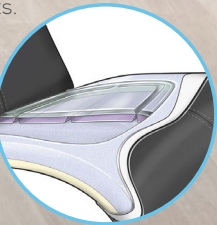

3D EASEPOINT TECHNOLOGY™
Medical-grade mineral oil pods evenly distribute your weight across the entire seating surface to eliminate uncomfortable pressure points.