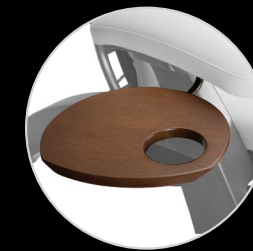

THE PERFECT HOME THEATER

Perfect Chairs in Walnut with matching accessories, paired with Supreme Upholstery Packages in Espresso

THE PERFECT ACCESSORIES

Searching for the ideal home office setup? Want to create the home theatre of your dreams? Our beautiful, matching accessories help you build your perfect space and customize your comfort.

ACCESSORY TABLE*

Keep snacks and beverages within reach.